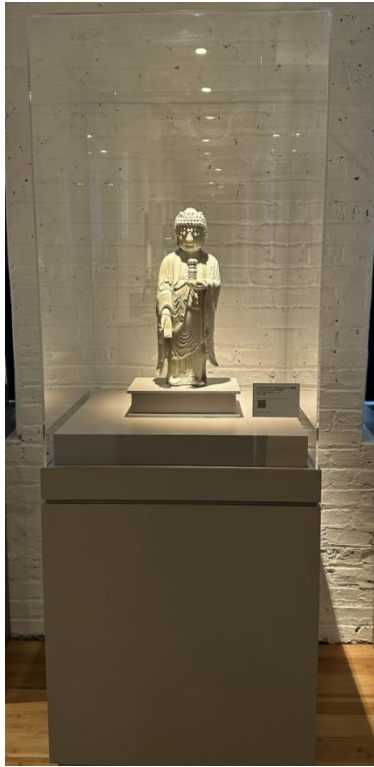

Cabinet for Chinese Medicine Buddha. 中国药师佛像展柜 Porcelain sculpture of the Medicine Buddha (Bhaishajyaguru)