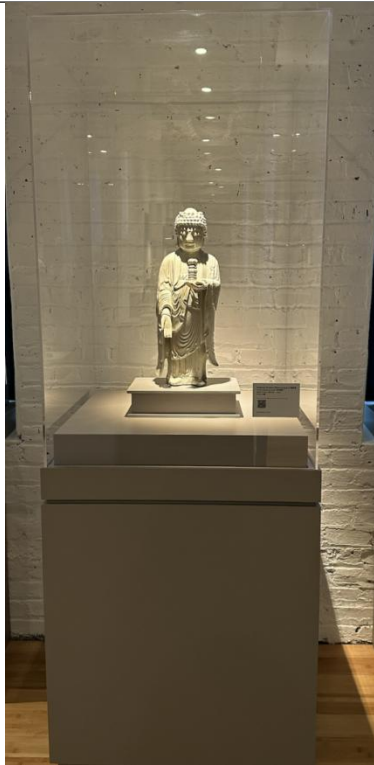

Cabinet for Chinese Medicine Buddha.中国药师佛像展柜 Porcelain sculpture of the Medicine Buddha (Bhaishajyaguru)