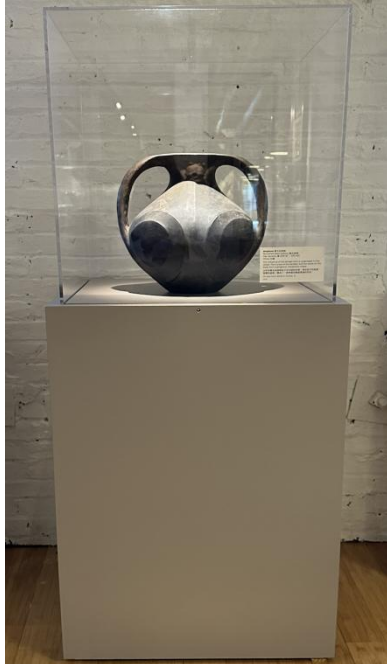

Cabinet for Large Han Jar 展櫃：中國漢朝時期黑陶罐（西元前 206 年–西元 220 年）

This cabinet contains the large Chinese black pottery jar Han Dynasty (206 BC–220 AD)